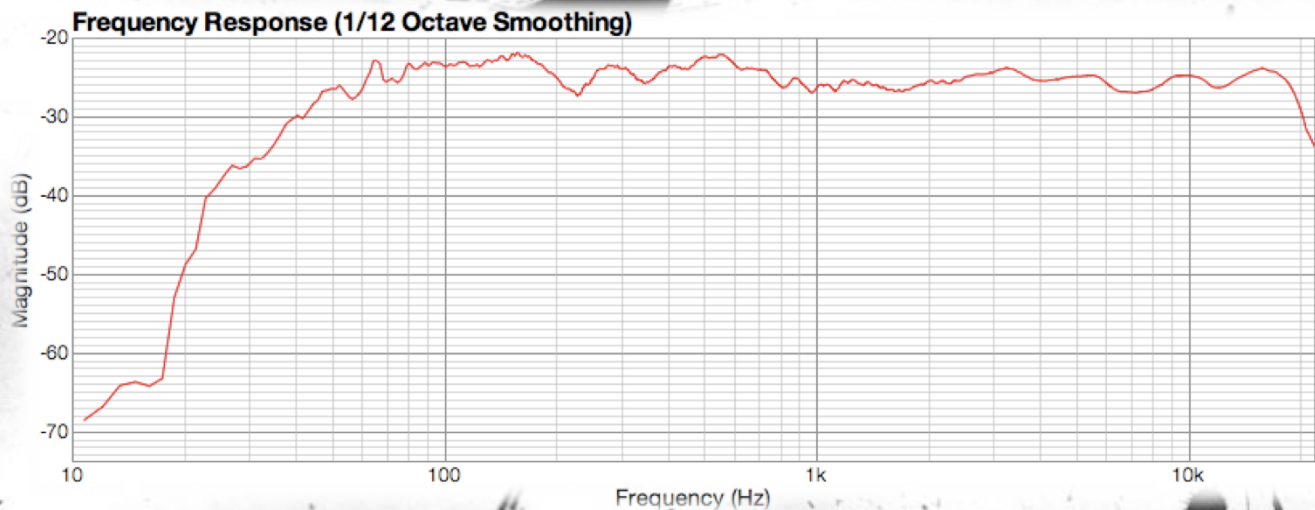

EL PALMISTE

8 inch scan speak discovery woofer - SEAS TDFC

2-Way Studio Monitors

Passive x-over

Vented Enclosure

WAVEGUIDE for more open sound, lower distortion, and better off axis response.

F3 of 40hz and flat response of +/-2.5 db

3/4" Ply-1/8" loaded vinyl-3/4" MDF

Up to 83dB SPL with 20dB Headroom

DESIGN GOALS

- ◆ Produce 103 spl to meet film mixing standards
- ◆ Flat frequency response and maintain detailed sound
- ◆ Good low frequency extension
- ◆ Cost around \$500
- ◆ Be Somewhat easy to move