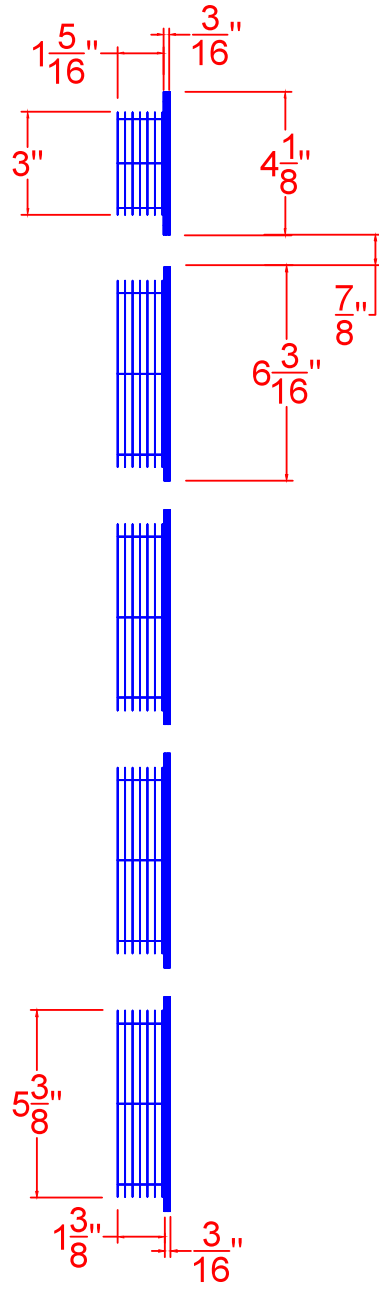

Diamond Series

Speaker Drafting

Alison Pittsley

2012

Title		Date	
Diamond Series		4/27/12	
Drawing ID	Drawing #	Drafter	Revision
Isometric 1 of 4	AMP	NA	
Designer	Project	Scale	
Alison Pittsley	FA 4740	NTS	

Title		Date	
Diamond Series		4/27/12	
Drawing ID	Drawing #	Drafter	Revision
Side	2 of 4	AMP	NA
Designer	Project	Scale	
Alison Pittsley	FA 4740	NTS	

Title		Date	
Diamond Series		4/27/12	
Drawing ID	Drawing #	Drafter	Revision
Top	3 of 4	AMP	NA
Designer	Project	Scale	
Alison Pittsley	FA 4740	NTS	

Title		Date	
Diamond Series		4/27/12	
Drawing ID	Drawing #	Drafter	Revision
Drivers	4 of 4	AMP	NA
Designer		Project	Scale
Alison Pittsley		FA 4740	NTS