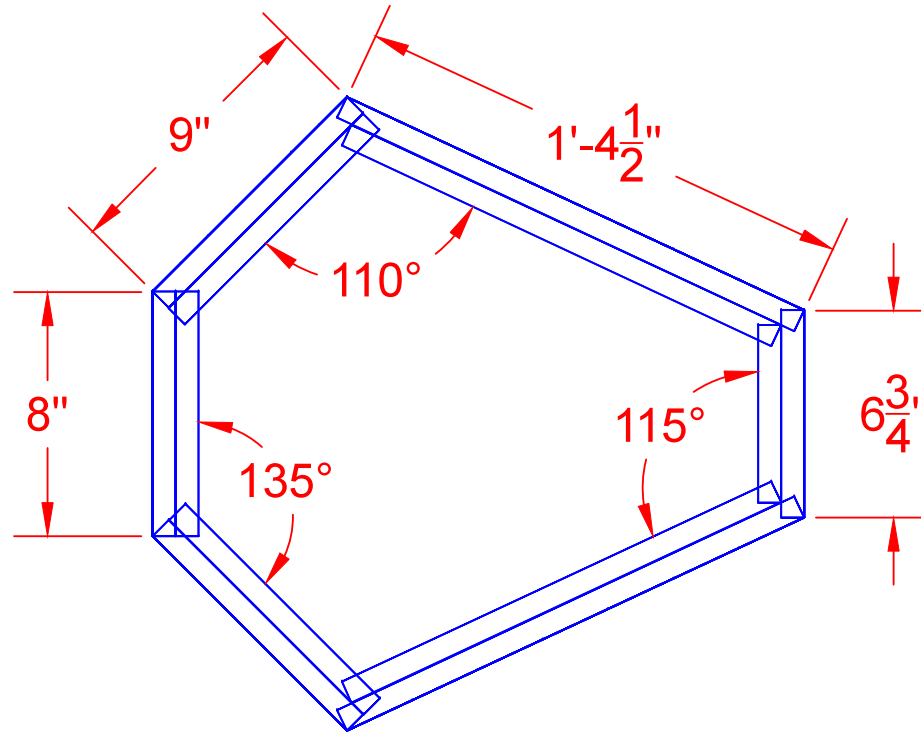

Diamond Series

Speaker Drafting

Alison Pittsley

2012

Title		Date	
Diamond Series		4/27/12	
Drawing ID	Drawing #	Drafter	Revision
Isometric 1 of 4	AMP	NA	
Designer	Project	Scale	
Alison Pittsley	FA 4740	NTS	

Title		Date	
Diamond Series		4/27/12	
Drawing ID	Drawing #	Drafter	Revision
Side	2 of 4	AMP	NA
Designer	Project	Scale	
Alison Pittsley	FA 4740	NTS	

Title		Date	
Diamond Series		4/27/12	
Drawing ID	Drawing #	Drafter	Revision
Top	3 of 4	AMP	NA
Designer	Project	Scale	
Alison Pittsley	FA 4740	NTS	