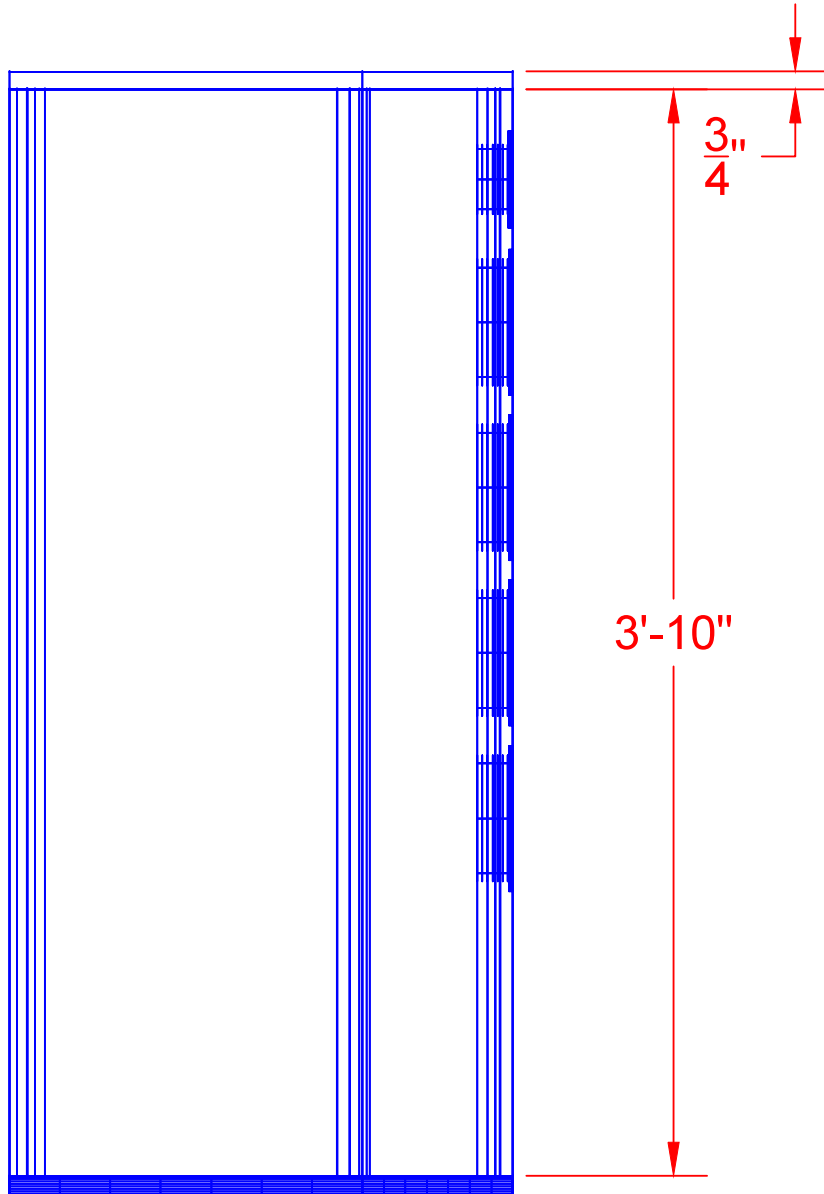

Diamond Series

Speaker Drafting

Alison Pittsley

2012

Title		Date	
Diamond Series		4/27/12	
Drawing ID	Drawing #	Drafter	Revision
Isometric 1 of 4	AMP	NA	
Designer	Project	Scale	
Alison Pittsley	FA 4740	NTS	

Title		Date	
Diamond Series		4/27/12	
Drawing ID	Drawing #	Drafter	Revision
Side	2 of 4	AMP	NA
Designer	Project	Scale	
Alison Pittsley	FA 4740	NTS	

Title		Date	
Diamond Series		4/27/12	
Drawing ID	Drawing #	Drafter	Revision
Top	3 of 4	AMP	NA
Designer	Project	Scale	
Alison Pittsley	FA 4740	NTS	

Title		Date	
Diamond Series		4/27/12	
Drawing ID	Drawing #	Drafter	Revision
Drivers	4 of 4	AMP	NA
Designer		Project	Scale
Alison Pittsley		FA 4740	NTS